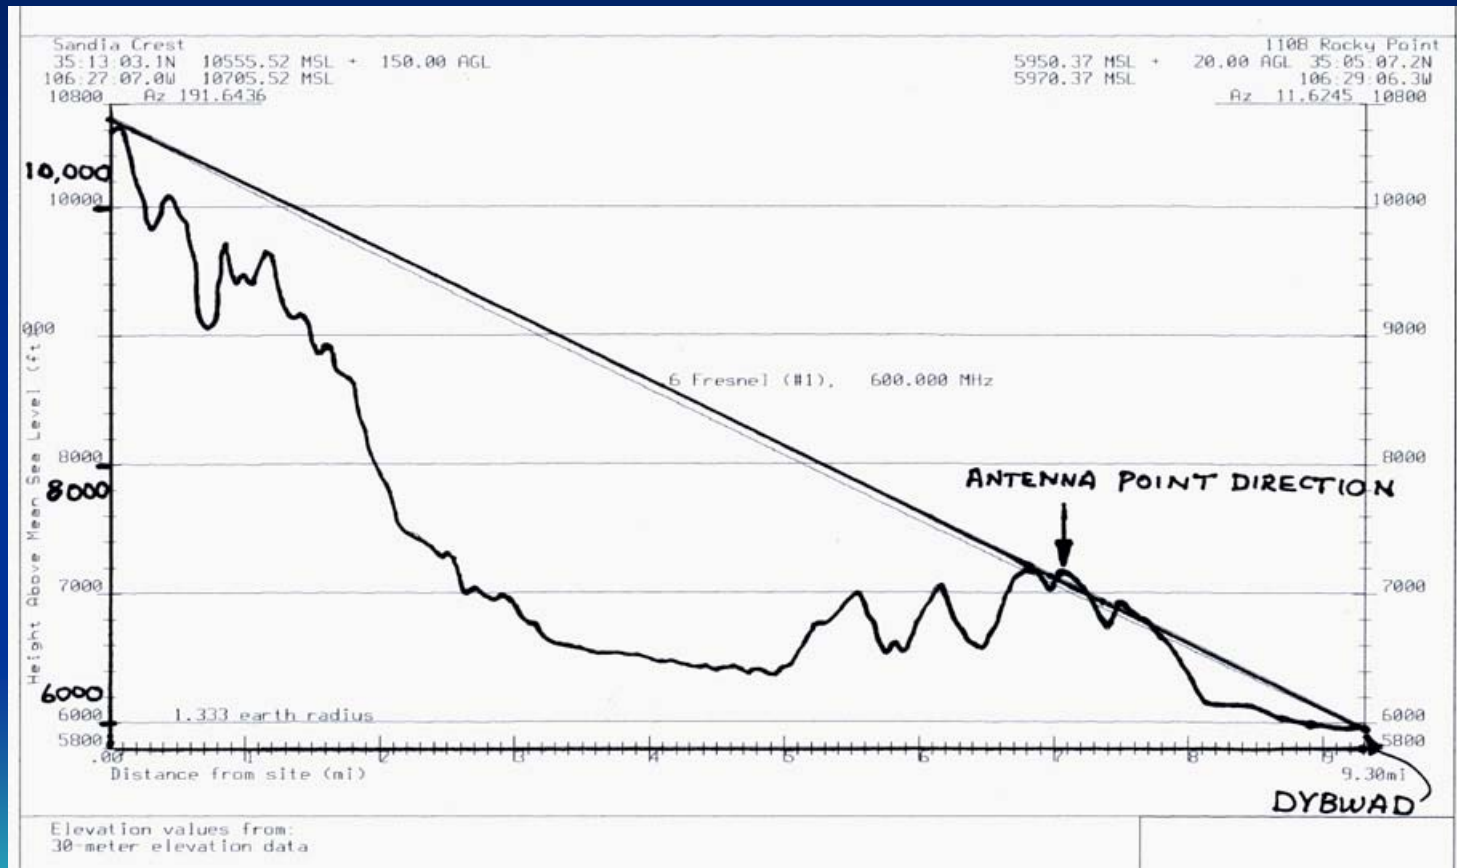

# SHADOWED LOCATION

No direct line-of-sight to the broadcast antennas on the Crest

# WINEGARD UHF ANTENNA

- Winegard #9022 UHF center mount; 15 dB gain
- Channel Master 777 preamp with 26 dB gain, 2 dB noise figure; \$70
- RG-6 Radio Shack 50 foot downlead, 5-6 dB loss/100 feet @ 400 MHz
- DirecTV 3<sup>rd</sup> gen ATSC satellite receiver